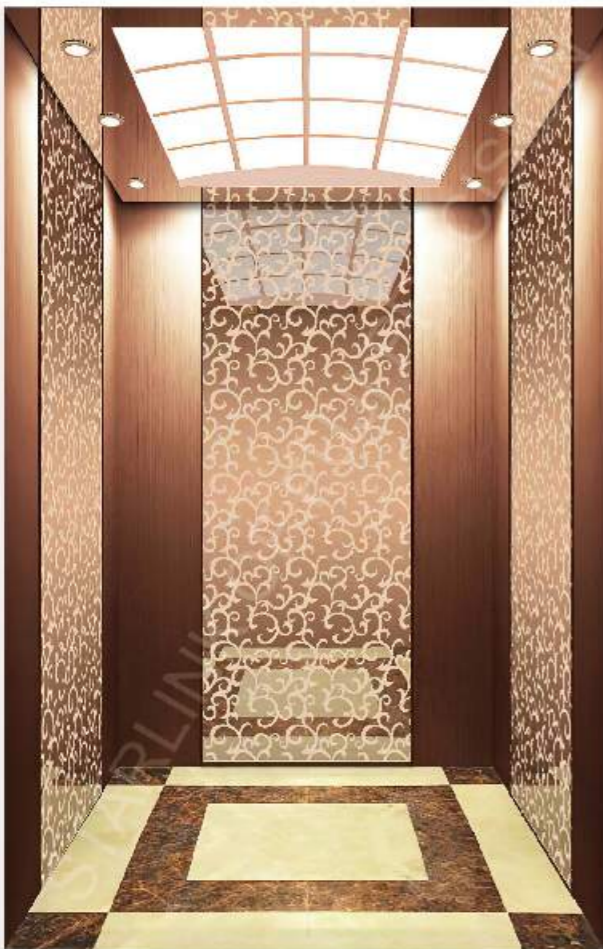

Titanium mirror etched stainless steel,
ceiling lamp, LED light

Car wall:

Titanium mirror stainless steel, etched, marble

Handrail:

None

Floor:

PVC

JG-K2323

Ceiling:

Rose gold hairline stainless steel,
acrylic light-emitting panel, LED light

Car wall:

Rose gold hairline stainless steel,
rose gold mirror etched stainless steel

Handrail:

None

Floor:

PVC

JG-K2322

Ceiling:

Rose gold mirror stainless steel, acrylic decoration,
LED light

Car wall:

Rose gold hairline stainless steel,
rose gold mirror etched stainless steel

Handrail:

None

Floor: