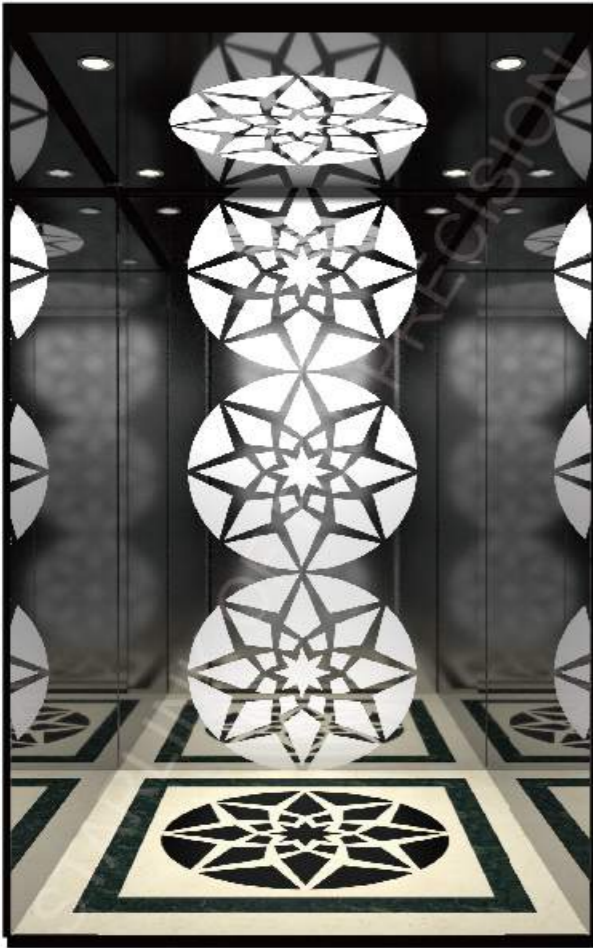

JG-K2337

Ceiling:

Black titanium mirror etched stainless steel, LED light

Car wall:

Black titanium mirror stainless steel,
black titanium mirror etched stainless steel

Handrail:

None

Floor:

PVC