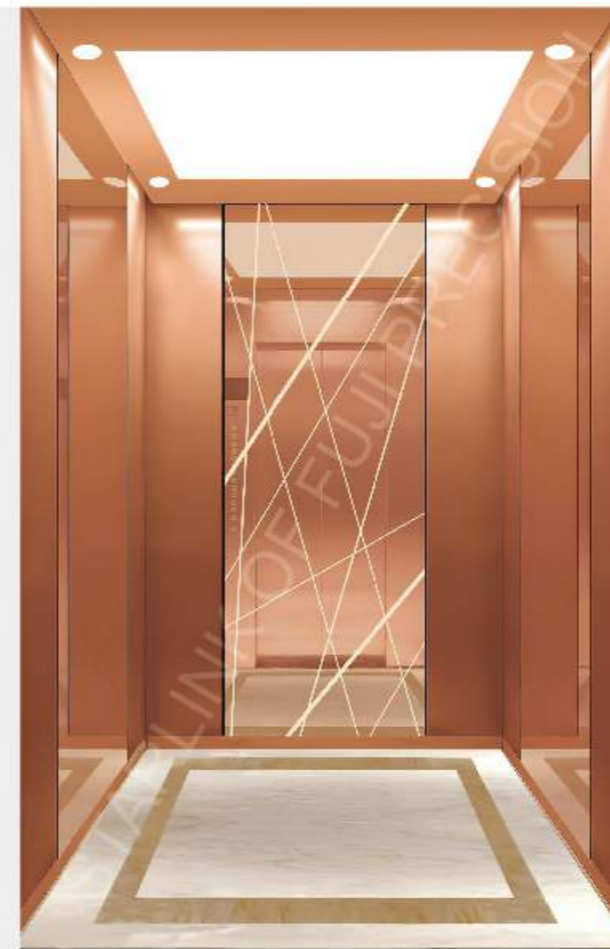

Titanium mirror etched stainless steel, titanium mirror stainless steel

Handrail:

None

Floor:

PVC

JG-K2320

Ceiling:

Wood frame, LED light

Ceiling:

Rose gold hairline stainless steel,
acrylic light-emitting panel, LED light

Car wall:

Rose gold hairline stainless steel,
rose gold mirror etched stainless steel

Handrail:

None

Floor:

PVC

JG-K2322

Ceiling:

Rose gold mirror stainless steel, acrylic decoration,
LED light

Car wall:

Rose gold hairline stainless steel,
rose gold mirror etched stainless steel

Handrail:

None

Floor:

PVC

JG-K2324

Ceiling:

Rose gold hairline stainless steel,
acrylic light-emitting panel, LED light

Car wall:

Rose gold hairline stainless steel,
rose gold mirror stainless steel, etched

Handrail:

None