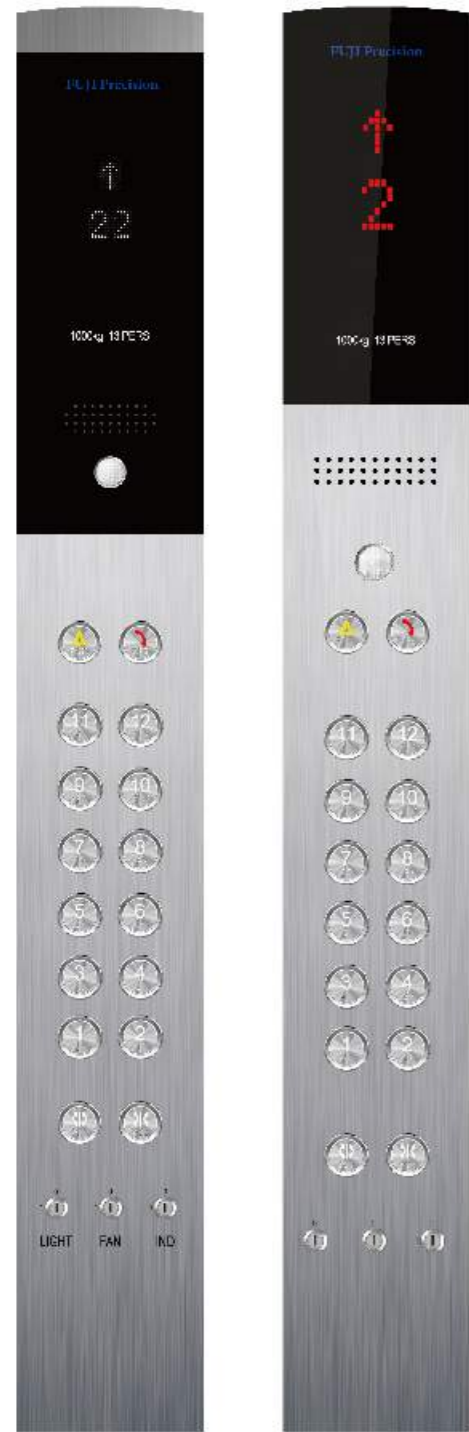

JG-B2302

JG-B2303

JG-B2304

JG-B2305

JG-B2306

Bright starry sky top

In the space intertwined with light and shadow, constantly carrying the expectations of the heart, freely depicting the appearance of home

Human-machine interface